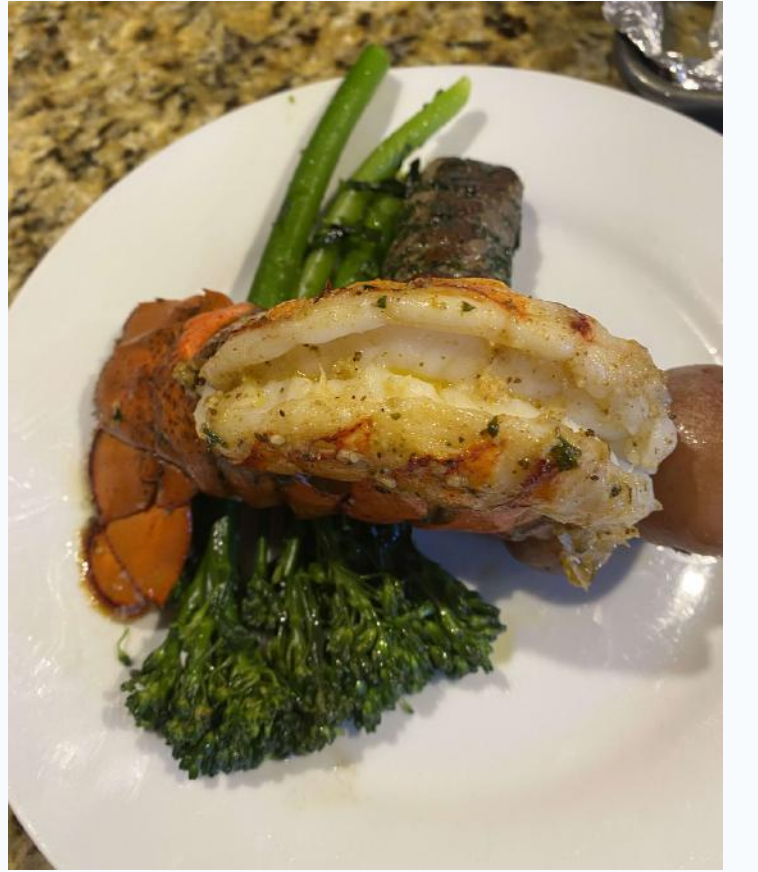

Captain
SHACKAR

First Mate
MICHAEL

Chef
SHAKYRA

Rotating
4TH CREW

"We had the best time on Indulge. The yacht was beautiful, the food was delicious, the staff was friendly and very accommodating and the views were breathtaking! The yacht was impeccably clean and stocked with everything we needed. This trip was a couples trip, but I would love to take kids (ages 14 and 19) the next time. Being able to visit places only accessible by water was one of our favorite things. If you love a vacation that offers lots of options and personalized service, Indulge is a must!!"