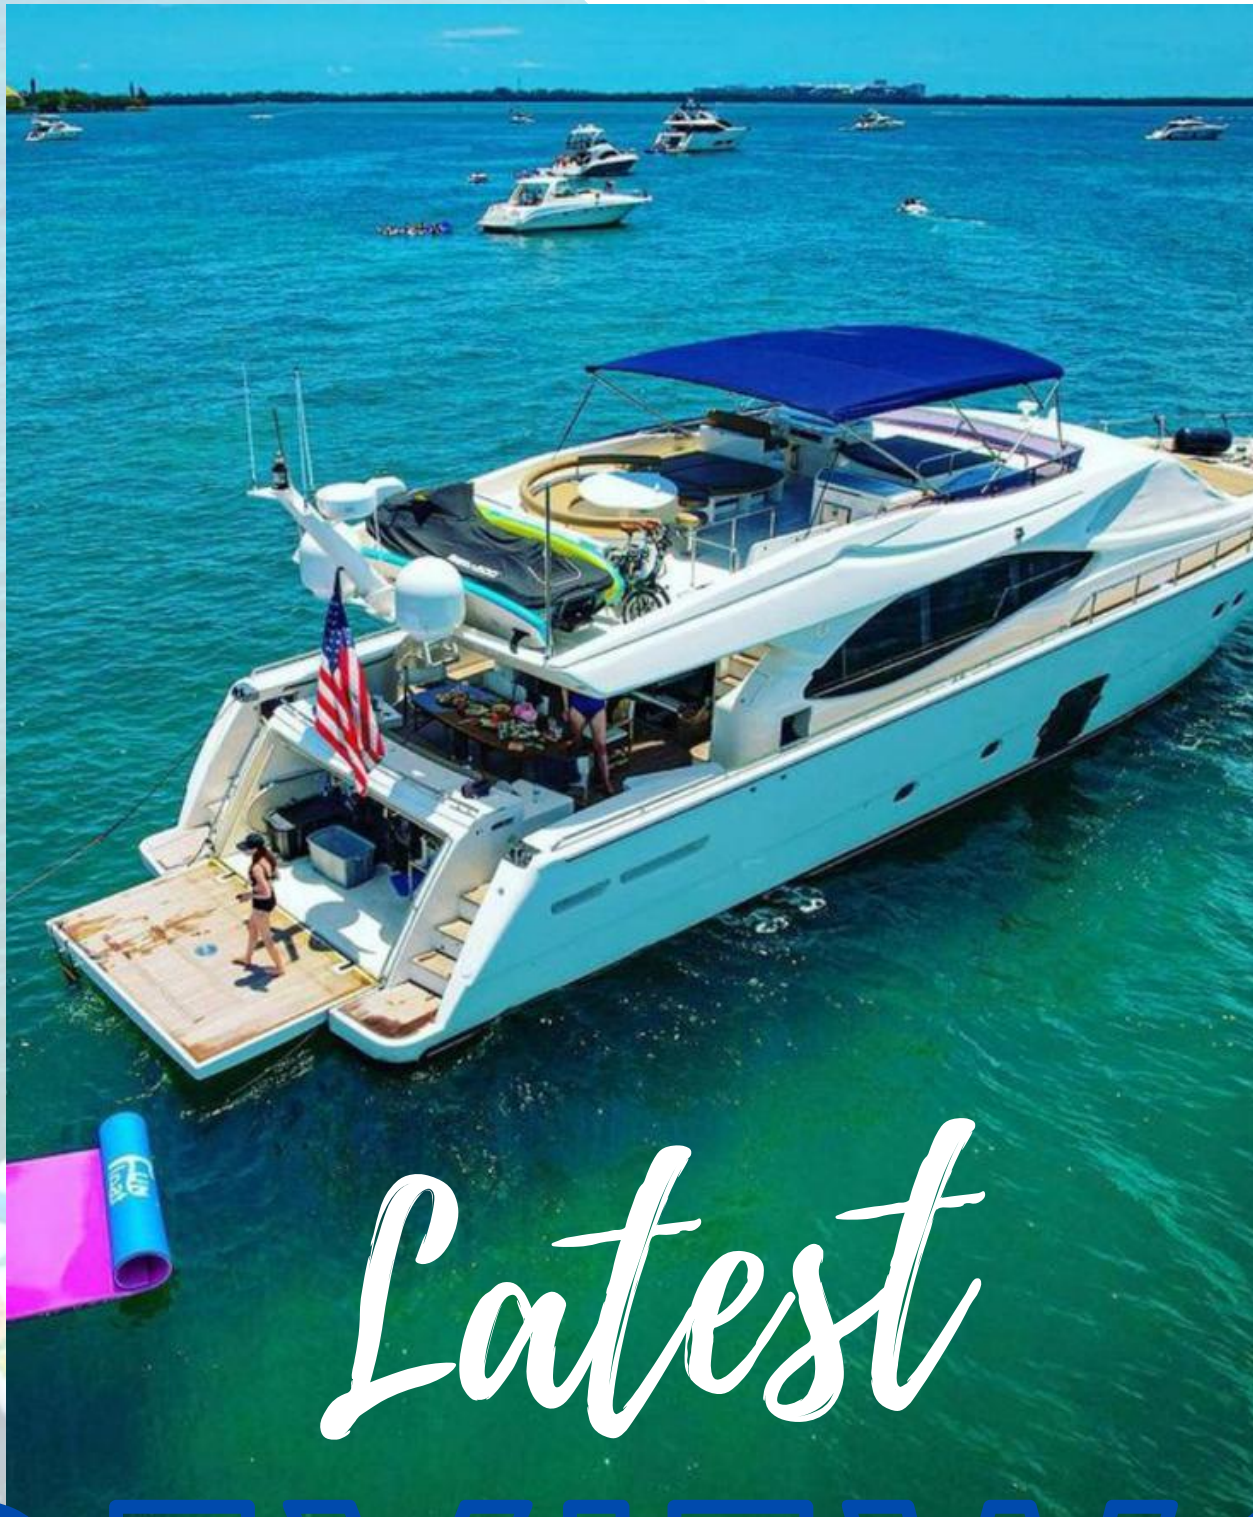

"We had the best time on Indulge. The yacht was beautiful, the food was delicious, the staff was friendly and very accommodating and the views were breathtaking! The yacht was impeccably clean and stocked with everything we needed. This trip was a couples trip, but I would love to take kids (ages 14 and 19) the next time. Being able to visit places only accessible by water was one of our favorite things. If you love a vacation that offers lots of options and personalized service, Indulge is a must!!"

Latest

REVIEWS